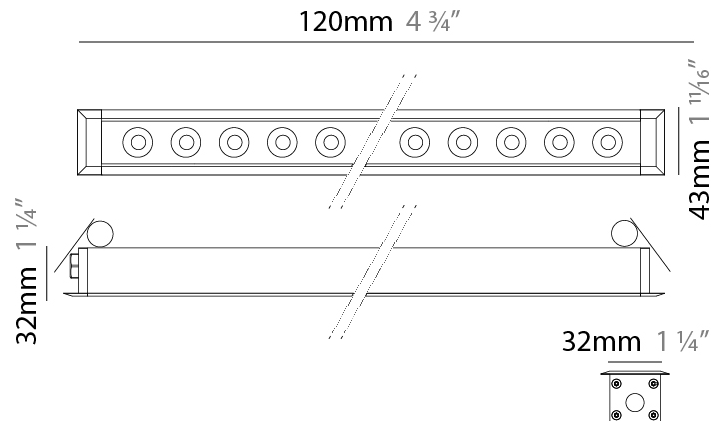

1. To build a product code in our configurator select the specify button on the base model # product page
2. To build a manual product code on this datasheet choose from the options listed below in blue font and add the suffix to the base model #

GENERAL

Series: Mini Corniche
Brand: Platek
Division: Exterior
Mounting Type: Recessed
Mounting Location: Ceiling
Subcategory: Downlight

PHYSICAL

Shape: Rectangle
Length (mm): 120
Length (in): 4 ¾
Width (mm): 43
Width (in): 1 ⅞
Height (mm): 32
Height (in): 1 ¼
Ceiling Thickness (mm): 2 - 13
Ceiling Thickness (in): 1/16 - 1/2
Light Distribution: Downlight
Installation Requirement: 36mm / 1 7/16" x 110mm / 4 5/16"
Diffuser: Clear tempered glass
Gasket: Gore-Tex valve to prevent condensation
Fixture Finish: [BLK](#) / [WHI](#) / [GRY](#) / [COR](#) / [ANT](#) / [BRZ](#)
Fixture Material: Extruded Aluminum

ELECTRICAL

Lamp Type: LED
Total Output Wattage (W): 6
Dimming: Bluetooth technology or DMX
Control Gear: DMX
Driver Included: No
Driver Location: Remote
Driver Type: Constant Current - Universal
Driver Class: Class 2
Input Voltage (V): 120 - 277
Constant Current (MA): 500

LED

Number of LEDs: 4
Color Temperature (°K): RGBW
CRI: >80 CRI
Lamp Life (hrs): 60000
Special LEDs offerings: RGBW

OPTICAL

Optic°: [26](#) / [40](#) / [ELL](#)

RATINGS AND CERTIFICATIONS

Certified By: Certified for North American Standards
IP rating: IP65
IK Rating: IK07
Bug Rating: B1 U0 G0
Upon Request: Higher Maximum Ambient Temperature